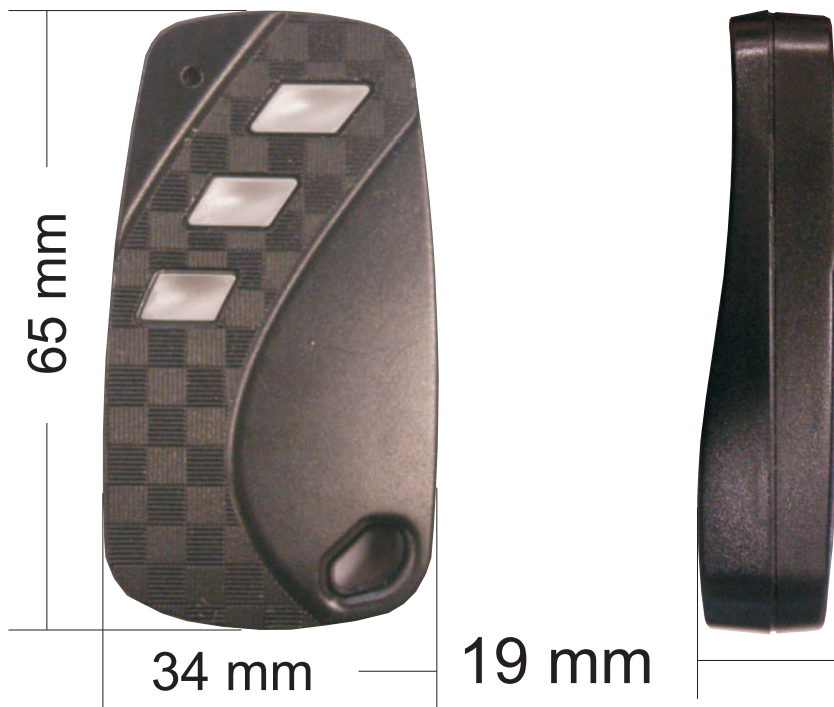

# MARS

A23/12V

## TECHNICAL SPECIFICATIONS

Supply Voltage	1 x 12V alkaline battery
Encryption type	Hopping code
Buttons	3
N° of functions	5
Frequency	433,92/868,35 Mhz
Power of radiation	-12 dBm
Distance	100 meters
Temperature range	-20 a +85 °C