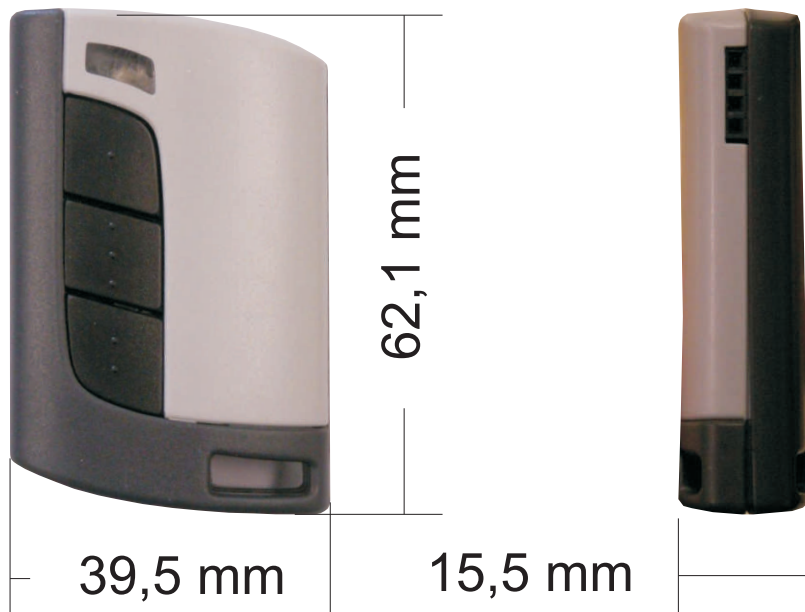

# TERRA

A23/12V

## TECHNICAL SPECIFICATIONS

Supply Voltage	1 x 12V alkaline battery
Encryption type	Hopping code
Buttons	3
N° of functions	5
Frequency	433,92/868,35 Mhz
Power of radiation	-12 dBm
Distance	100 meters
Temperature range	-20 a +85 °C